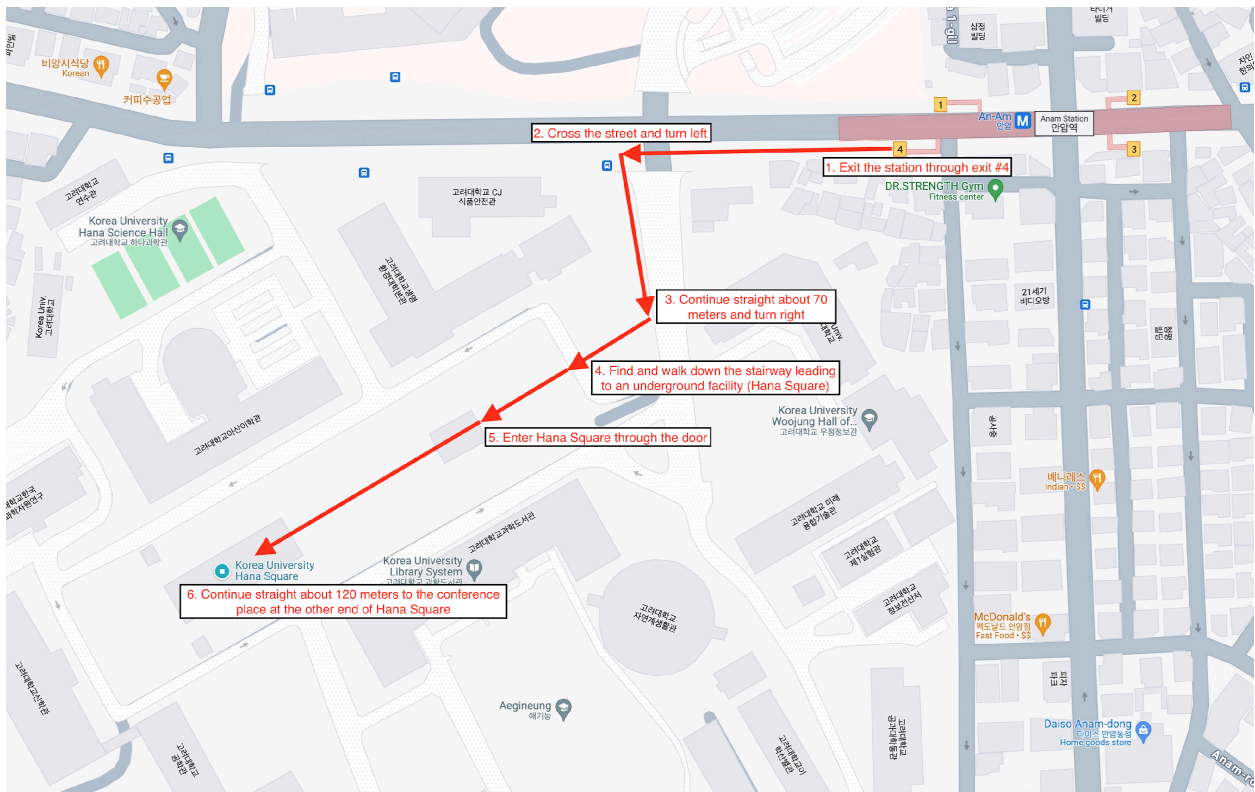

2) Take subway line #1 at Seoul Station, change to line #6 at Dongmyo Station, and get off at Anam Station

<p>12:16 PM ○ Seoul Station (Subway)</p> <p>🚆 1 120 ▽ 13 min (6 stops) · Platform</p> <p>12:29 PM ○ Dongmyo</p> <p>🚶 Walk ▽ About 1 min</p> <p>12:35 PM ○ Dongmyo</p> <p>🚆 6호선 647 ▽ 5 min (3 stops) · Platform</p> <p>12:40 PM ○ An-Am</p> <p>🚶 Walk ▽ About 1 min, 94 m</p> <p>12:41 PM ○ Anam Station</p>	<p>- There are subway tickets kiosks in every subway station that look like</p> <p>- Alternatively, you may consider purchasing rechargeable transportation cards which are available at Incheon Airport or at every convenience store (https://english.visitkorea.or.kr/svc/contents/infoBscView.do?vcontsId=140663)</p>
--	--

2. From Anam Station to Korea University Hana Square (Conference Venue)

- 1) Exit the station through exit #4 (All exits of subway stations in the Seoul Metro are numbered)
- Follow the sign to exit #4 (Korea University (Science Campus))

- 2) Follow the direction to Korea University Hana Square (Check the direction and waypoints in the following pictures)

Waypoint 1: Exit #4

Waypoint 2: Crosswalk

Waypoint 3: Turn to right

Waypoint 4: Downward Stairway to Underground Facility (Hana Square; B1)

Waypoint 5: Entrance to Hana Square

Waypoint 6: Conference place is located at the other end of Hana Square

B. Conference Rooms

(All the rooms are essentially on the same floor and within the same area)

Floor plan