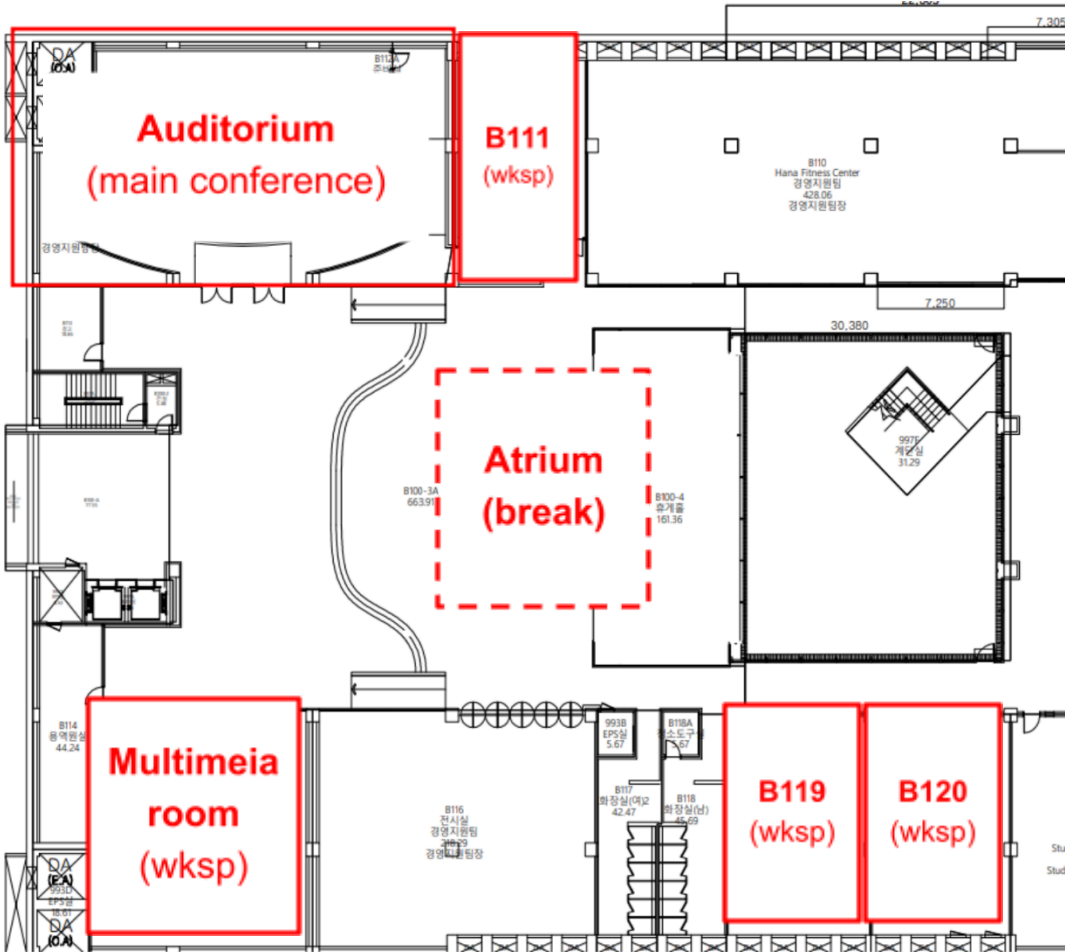

- 2) Follow the direction to Korea University Hana Square (Check the direction and waypoints in the following pictures)

Waypoint 1: Exit #4

Waypoint 2: Crosswalk

Waypoint 3: Turn to right

Waypoint 4: Downward Stairway to Underground Facility (Hana Square; B1)

Waypoint 5: Entrance to Hana Square

Waypoint 6: Conference place is located at the other end of Hana Square

B. Conference Rooms

(All the rooms are essentially on the same floor and within the same area)

Floor plan

1. Auditorium for main program and wksp

2. Conference Room B111 for wksp (right next to auditorium)

3. Multimedia Room for wksp (across auditorium)

4. Lecture Rooms B119, B120 for wksp (next to Multimedia Room)

5. Atrium for coffee breaks/registration/reception