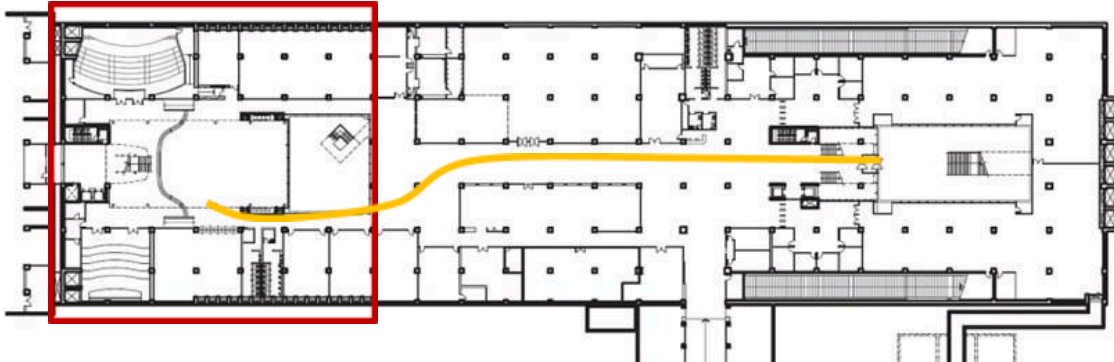

- 2) Follow the direction to Korea University Hana Square (Check the direction and waypoints in the following pictures)

Waypoint 1: Exit #4

Waypoint 2: Crosswalk

Waypoint 3: Turn to right

Waypoint 4: Downward Stairway to Underground Facility (Hana Square; B1)

Waypoint 5: Entrance to Hana Square

Waypoint 6: Conference place is located at the other end of Hana Square

B. Conference Rooms

(All the rooms are essentially on the same floor and within the same area)

Floor plan