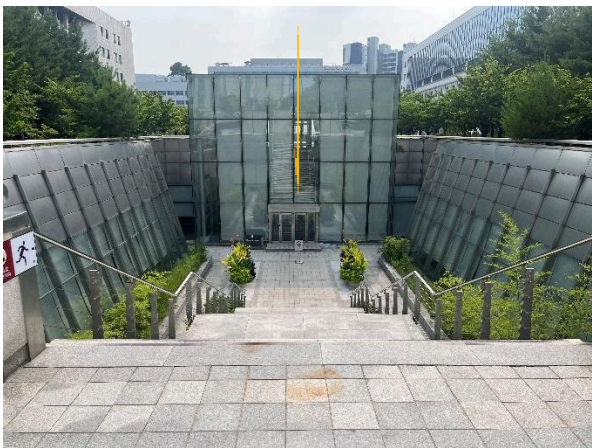

- 2) Follow the direction to Korea University Hana Square (Check the direction and waypoints in the following pictures)

Waypoint 1: Exit #4

Waypoint 2: Crosswalk

Waypoint 3: Turn to right

Waypoint 4: Downward Stairway to Underground Facility (Hana Square; B1)

Waypoint 5: Entrance to Hana Square

Waypoint 6: Conference place is located at the other end of Hana Square

B. Conference Rooms

(All the rooms are essentially on the same floor and within the same area)

Floor plan